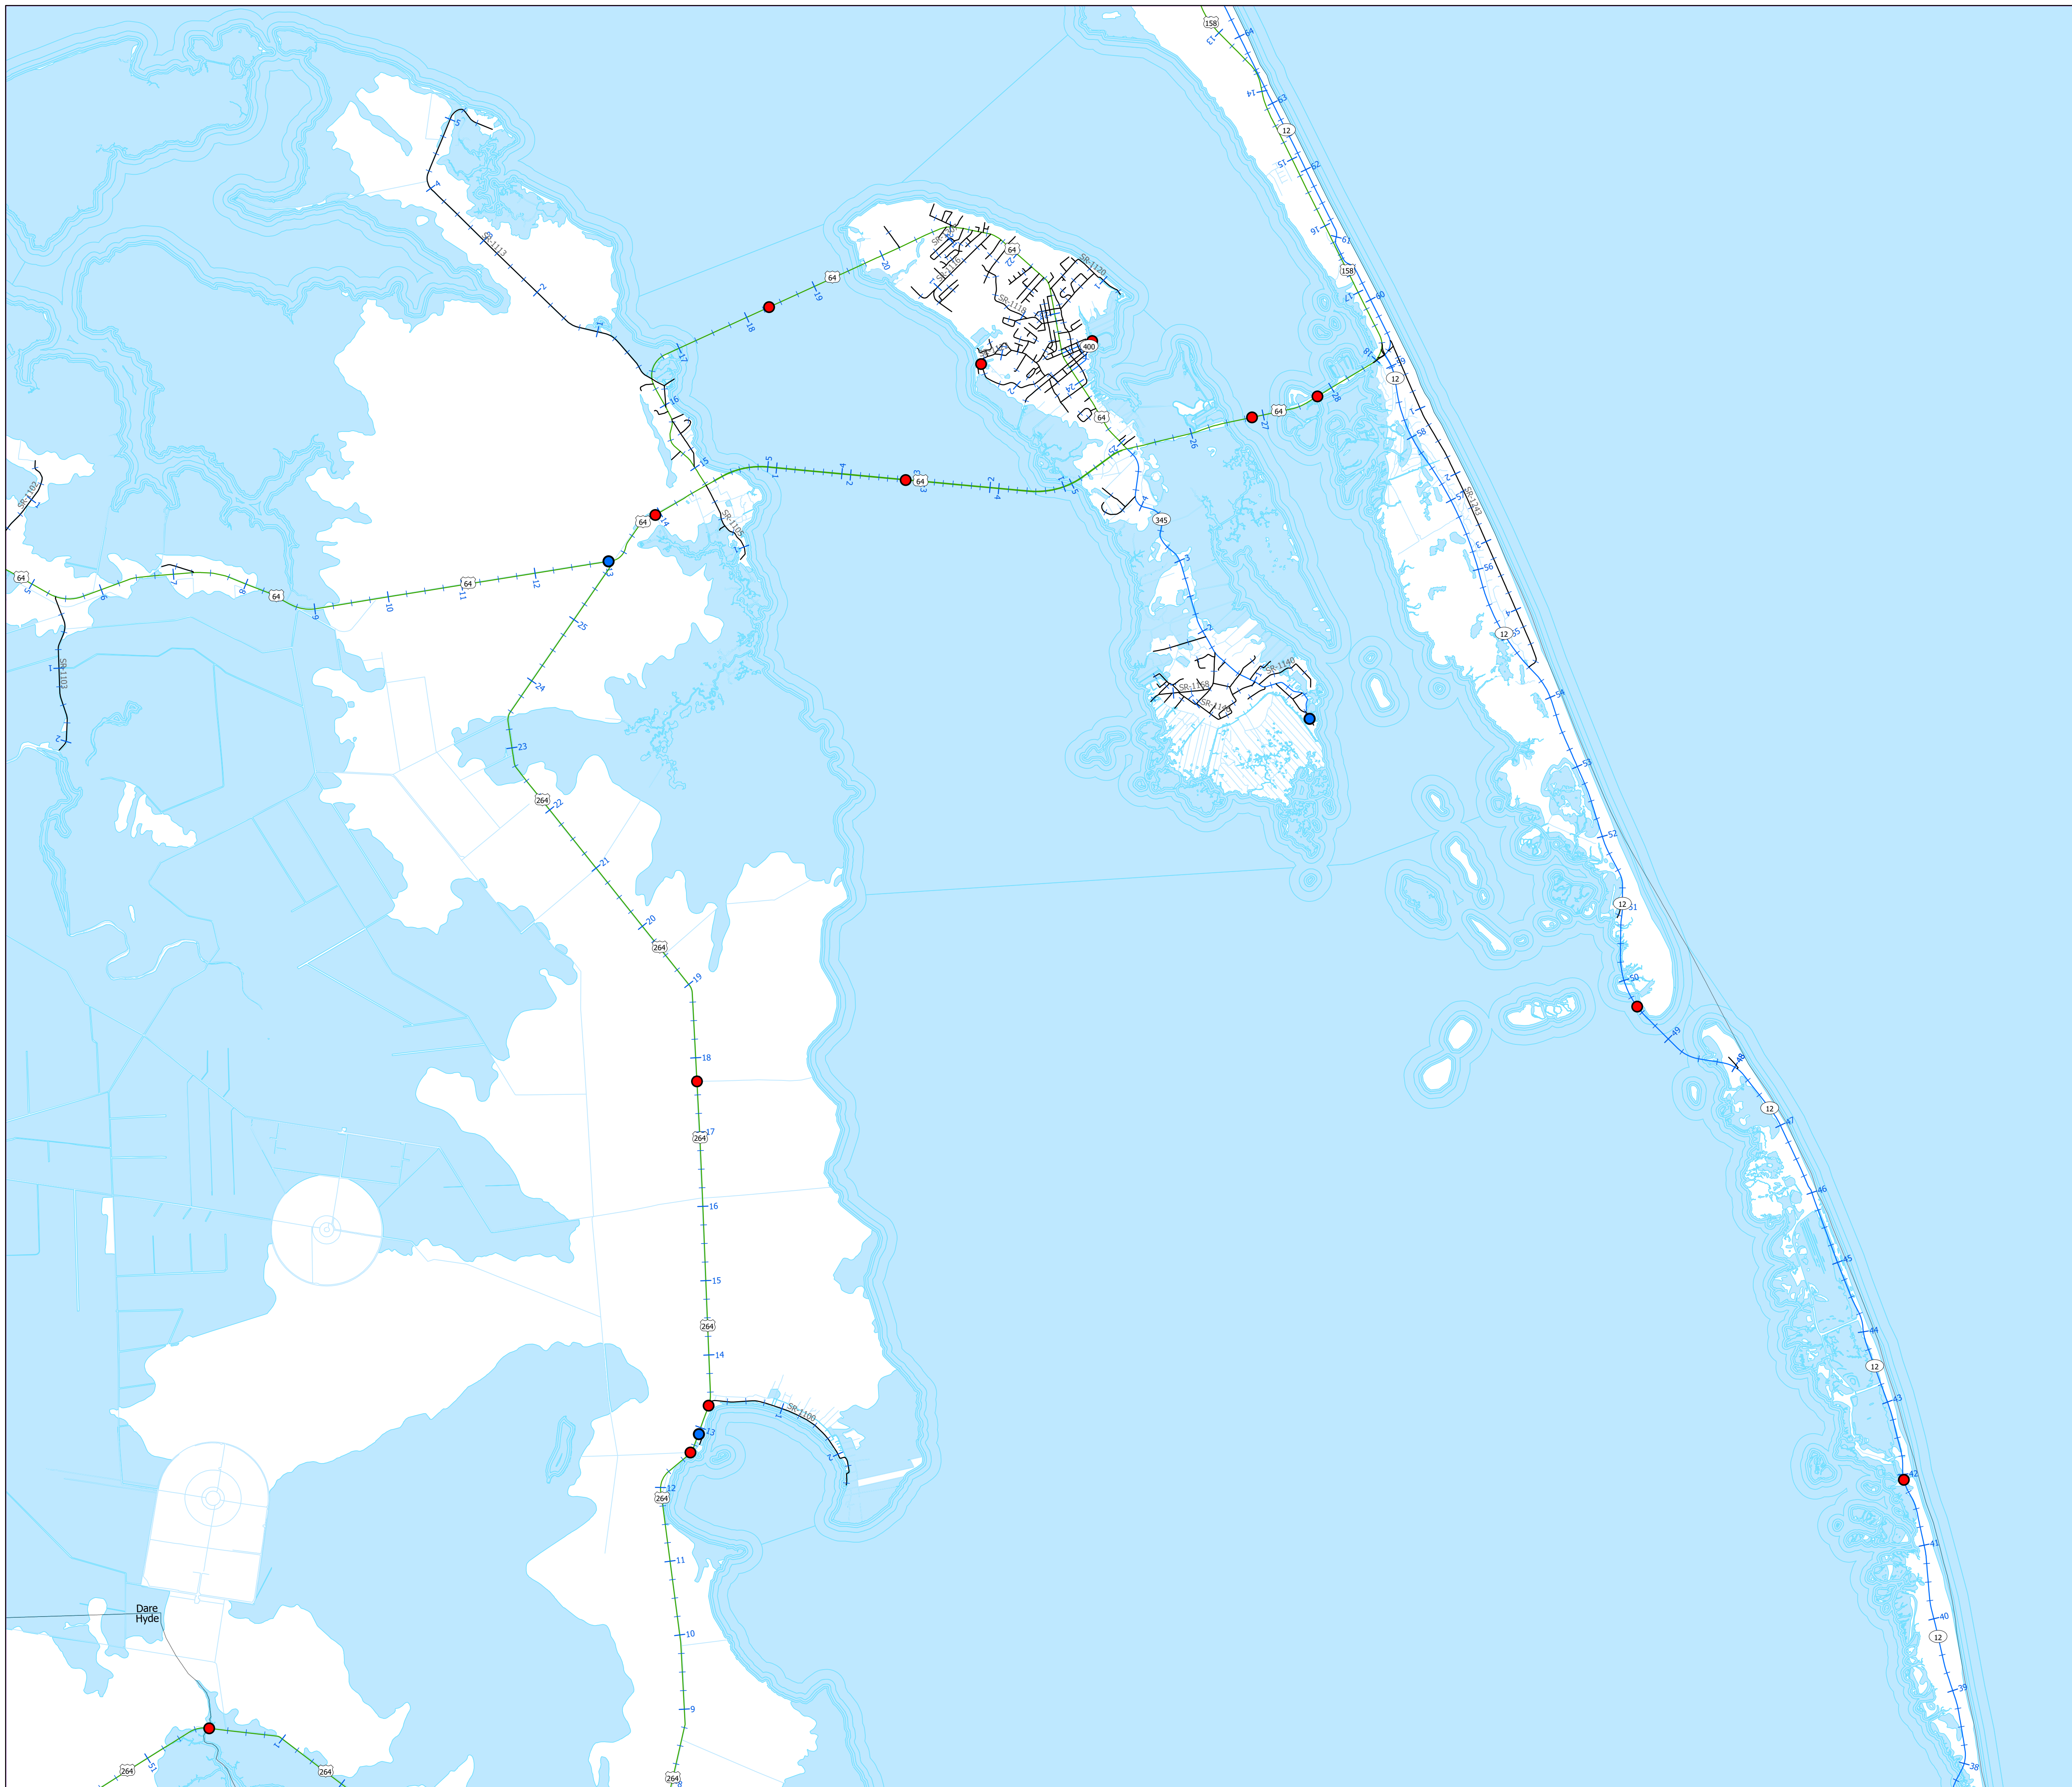

Division 1 Atlas Milepost Map

Page: C5

- Legend**
- BRIDGE
 - CULVERT
 - PIPE
 - Interstate
 - US Route
 - NC Route
 - Secondary Route
 - Ramps
 - County Boundary

Routes are hatched every 0.25 miles and are labeled every mile.
Only routes over one mile have hatching.
Maps last updated: June, 2024